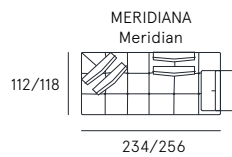

scheda tecnica
technical data sheet

DETTAGLI
Features

SPALLIERA TRASLANTE
Backrest with shifting system

BRACCIOLO TRASLANTE
Armrest with shifting system

SEDUTA CON CINGHIE ELASTICHE
Seat with elastic belts

Rivestimento | tessuto / sintetico
Comfort seduta | Poliuretano espanso densità 35
Comfort spalliera | Poliuretano espanso
Piedi | Metallo H. 17,5 cm
Seduta | H. 45 cm - P. 58/84 cm
Braccio | H. 57 cm - L. 43 cm

Coating | fabric / synthetic cover
Seat comfort | Polyurethane density 35
Back comfort | Polyurethane
Feet | Metal H. 17,5 cm
Seat | H. 45 cm - D. 58/84 cm
Arm | H. 57 cm - L. 43 cm