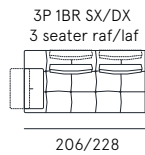

scheda tecnica
technical data sheet