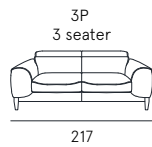

scheda tecnica
technical data sheet