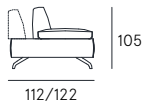

scheda tecnica
technical data sheet