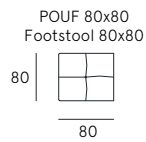

scheda tecnica
technical data sheet