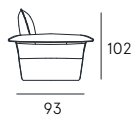

scheda tecnica
technical data sheet

93

POLTRONA
Armchair