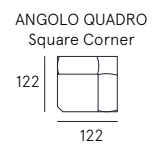

scheda tecnica
technical data sheet