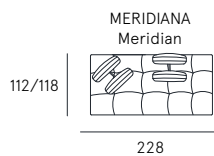

scheda tecnica
technical data sheet

DETTAGLI
Features

SPALLIERA TRASLANTE
Backrest with shifting system

SEDUTA CON CINGHIE ELASTICHE
Seat with elastic belts

Rivestimento | tessuto / sintetico
Comfort seduta | Poliuretano espanso densità 35
Comfort spalliera | Poliuretano espanso
Piedi | Metallo H. 17 cm
Seduta | H. 45 cm - P. 58/84 cm
Braccio | H. 59 cm - L. 35 cm

Coating | fabric / synthetic cover
Seat comfort | Polyurethane density 35
Back comfort | Polyurethane
Feet | Metal H. 17,5 cm
Seat | H. 45 cm - D. 58/84 cm
Arm | H. 59 cm - L. 35 cm