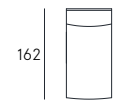

68

POL. SBR ABB. 2P
Armless chair fit to 2P