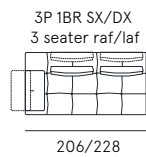

scheda tecnica
technical data sheet

DETTAGLI
Features

SPALLIERA TRASLANTE
Backrest with shifting system

BRACCIOLO TRASLANTE
Armrest with shifting system

SEDUTA CON CINGHIE ELASTICHE
Seat with elastic belts

Rivestimento | tessuto / sintetico
Comfort seduta | Poliuretano espanso densità 35
Comfort spalliera | Poliuretano espanso
Piedi | Metallo H. 17,5 cm
Seduta | H. 45 cm - P. 58/84 cm
Braccio | H. 57 cm - L. 43 cm

Coating | fabric / synthetic cover
Seat comfort | Polyurethane density 35
Back comfort | Polyurethane
Feet | Metal H. 17,5 cm
Seat | H. 45 cm - D. 58/84 cm
Arm | H. 57 cm - L. 43 cm