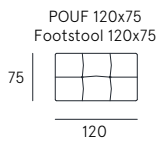

scheda tecnica
technical data sheet

DETTAGLI
Features

SPALLIERA TRASLANTE
Backrest with shifting system