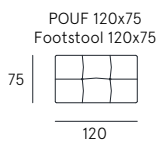

scheda tecnica
technical data sheet

DETTAGLI
Features

SPALLIERA TRASLANTE
Backrest with shifting system

BRACCIOLO TRASLANTE
Armrest with shifting system

SEDUTA CON CINGHIE ELASTICHE
Seat with elastic belts

Rivestimento | tessuto / sintetico
Comfort seduta | Poliuretano espanso densità 35
Comfort spalliera | Poliuretano espanso
Piedi | Metallo H. 17,5 cm
Seduta | H. 45 cm - P. 58/84 cm
Braccio | H. 57 cm - L. 43 cm

Coating | fabric / synthetic cover
Seat comfort | Polyurethane density 35
Back comfort | Polyurethane
Feet | Metal H. 17,5 cm
Seat | H. 45 cm - D. 58/84 cm
Arm | H. 57 cm - L. 43 cm