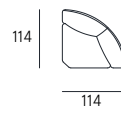

45

POL. SBR ABB. 2P MAXI  
Armless chair fit to 2P maxi

75

POL. SBR RCL  
Relax Armless chair

62

ANGOLO CURVO  
Rounded Corner

114

DETTAGLI  
Features