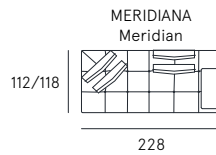

scheda tecnica
technical data sheet

DETTAGLI
Features

SPALLIERA TRASLANTE
Backrest with shifting system

SEDUTA CON CINGHIE ELASTICHE
Seat with elastic belts

Rivestimento | pelle / tessuto / sintetico
Comfort seduta | Poliuretano espanso densità 35
Comfort spalliera | Poliuretano espanso
Piedi | Metallo H. 17,5 cm
Seduta | H. 45 cm - P. 58/84 cm
Braccio | H. 57 cm - L. 35 cm

Coating | leather / fabric / synthetic cover
Seat comfort | Polyurethane density 35
Back comfort | Polyurethane
Feet | Metal H. 17,5 cm
Seat | H. 45 cm - D. 58/84 cm
Arm | H. 57 cm - L. 35 cm