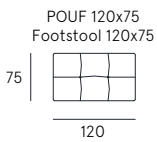

scheda tecnica
technical data sheet