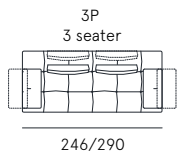

scheda tecnica
technical data sheet

DETTAGLI
Features

SPALLIERA TRASLANTE
Backrest with shifting system

BRACCIOLO TRASLANTE
Armrest with shifting system

SEDUTA CON CINGHIE ELASTICHE
Seat with elastic belts

Rivestimento | pelle / tessuto / sintetico
Comfort seduta | Poliuretano espanso densità 35
Comfort spalliera | Poliuretano espanso
Piedi | Metallo H. 17,5 cm
Seduta | H. 45 cm - P. 58/84 cm
Braccio | H. 57 cm - L. 43 cm

Coating | leather / fabric / synthetic cover
Seat comfort | Polyurethane density 35
Back comfort | Polyurethane
Feet | Metal H. 17,5 cm
Seat | H. 45 cm - D. 58/84 cm
Arm | H. 57 cm - L. 43 cm