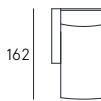

80

POUF ANGOLO
Corner pouf