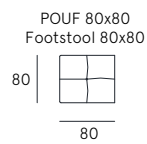

scheda tecnica
technical data sheet