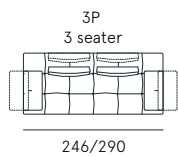

scheda tecnica
technical data sheet

DETTAGLI
Features

SPALLIERA TRASLANTE
Backrest with shifting system

BRACCIOLO TRASLANTE
Armrest with shifting system

SEDUTA CON CINGHIE ELASTICHE
Seat with elastic belts

Rivestimento | tessuto / sintetico
Comfort seduta | Poliuretano espanso densità 35
Comfort spalliera | Poliuretano espanso
Piedi | Metallo H. 17,5 cm
Seduta | H. 45 cm - P. 58/84 cm
Braccio | H. 57 cm - L. 43 cm

Coating | fabric / synthetic cover
Seat comfort | Polyurethane density 35
Back comfort | Polyurethane
Feet | Metal H. 17,5 cm
Seat | H. 45 cm - D. 58/84 cm
Arm | H. 57 cm - L. 43 cm