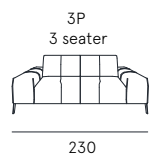

scheda tecnica
technical data sheet

DETTAGLI
Features

SPALLIERA TRASLANTE
Backrest with shifting system

SEDUTA CON CINGHIE ELASTICHE
Seat with elastic belts

Rivestimento | tessuto / sintetico
Comfort seduta | Poliuretano espanso densità 35
Comfort spalliera | Poliuretano espanso
Piedi | Metallo H. 17 cm
Seduta | H. 45 cm - P. 58/84 cm
Braccio | H. 59 cm - L. 35 cm

Coating | fabric / synthetic cover
Seat comfort | Polyurethane density 35
Back comfort | Polyurethane
Feet | Metal H. 17,5 cm
Seat | H. 45 cm - D. 58/84 cm
Arm | H. 59 cm - L. 35 cm