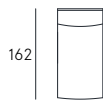

78

CL SBR ABB. 2P
Armless CL fit to 2P